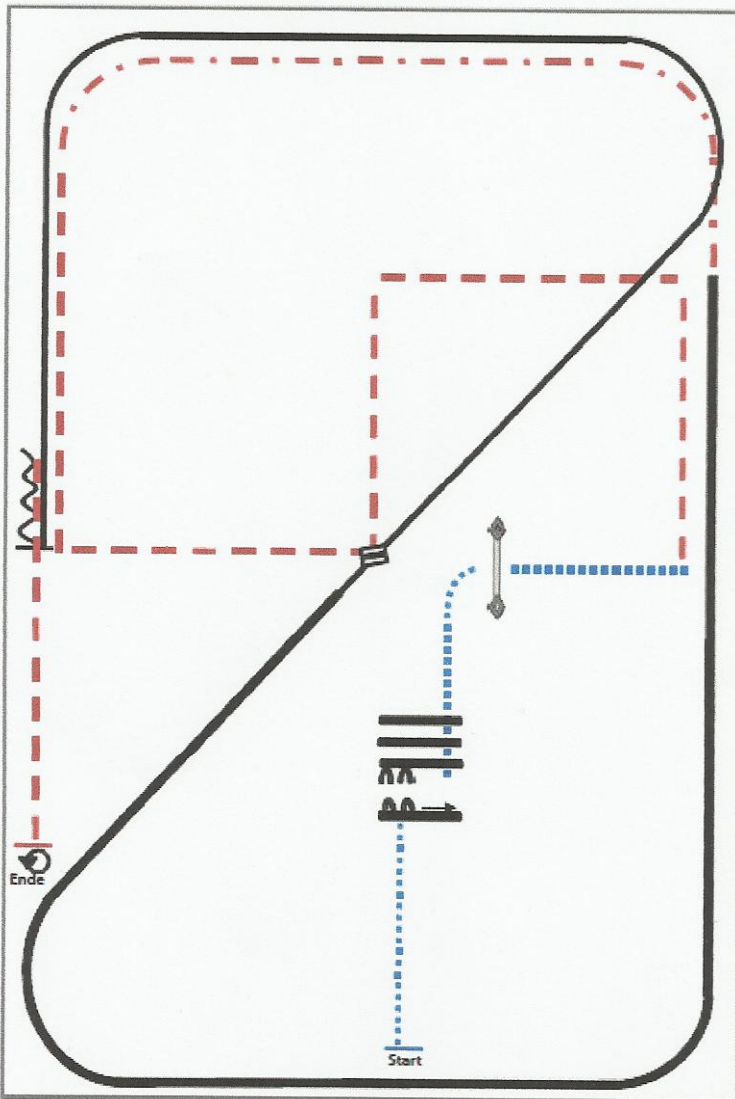

Prfg. Nr. 47. Ranch Riding RR

Pattern RR #5: LK3 A/B

Arenagröße: mind. 20x40m

- 1) Walk
- 2) Walk in, sidepass right, walk over.
- 3) Gate, walk.
- 4) Trot corners through the center of the arena.
- 5) Extended trot around the end of the arena.
- 6) Extended lope right lead, lope right lead
- 7) Leadchange in the center of the arena.
- 8) Lope left lead.
- 9) Stop, back.
- 10) Trot, stop, 360° turns each direction either way first