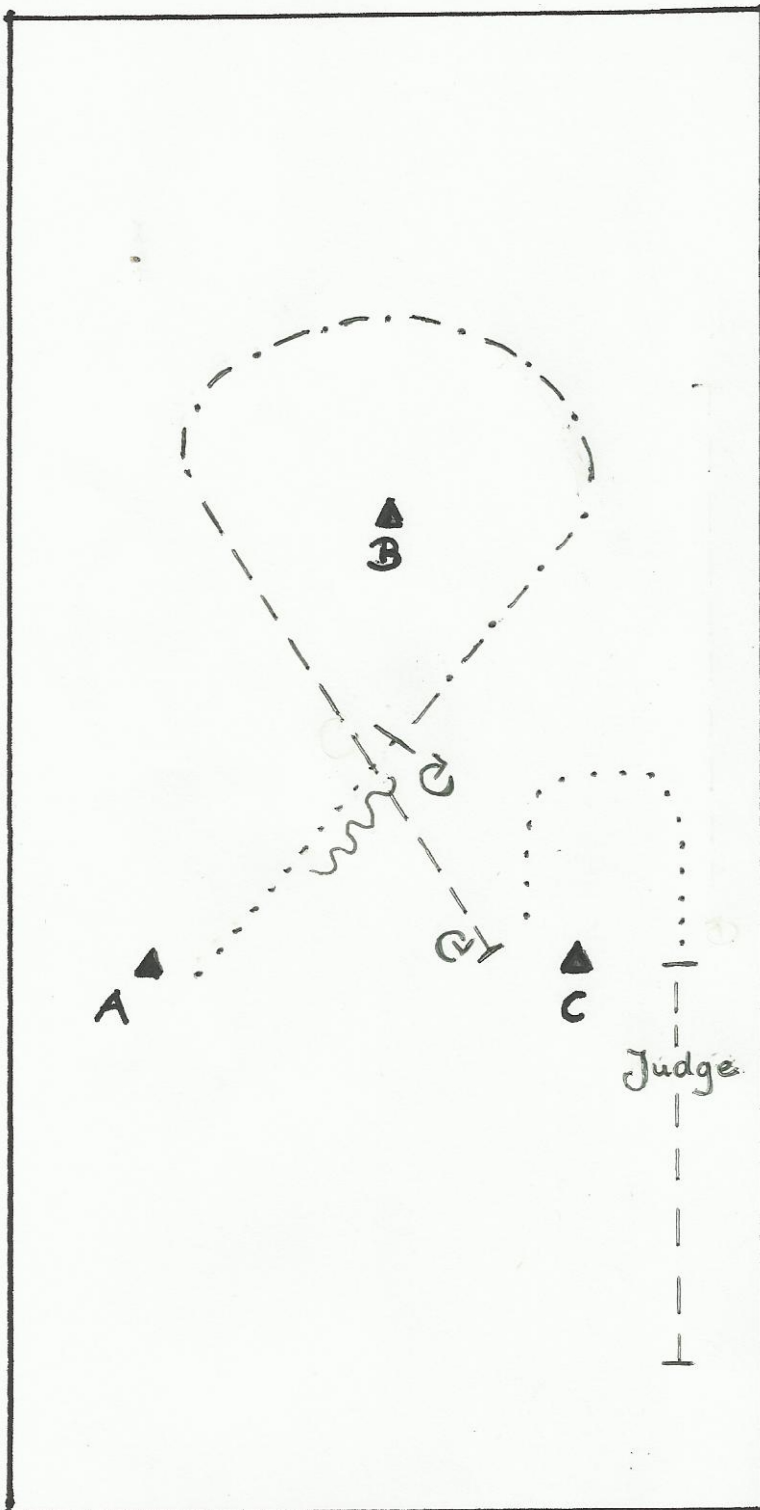

Prfg. Nr. 48 Showmanship at Halter SSH

1. walk, stop
2. 360° turn
3. back 2 horse lengths
4. jog, half circle around B
5. trot, stop
6. 225° turn
7. walk to the judge, stop
8. Set up (full inspection)
9. trot to exit, stop

- walk / Schritt
- jog / Trab
- ~~~~ back / rückwärts
- ⤵ turn / HHW